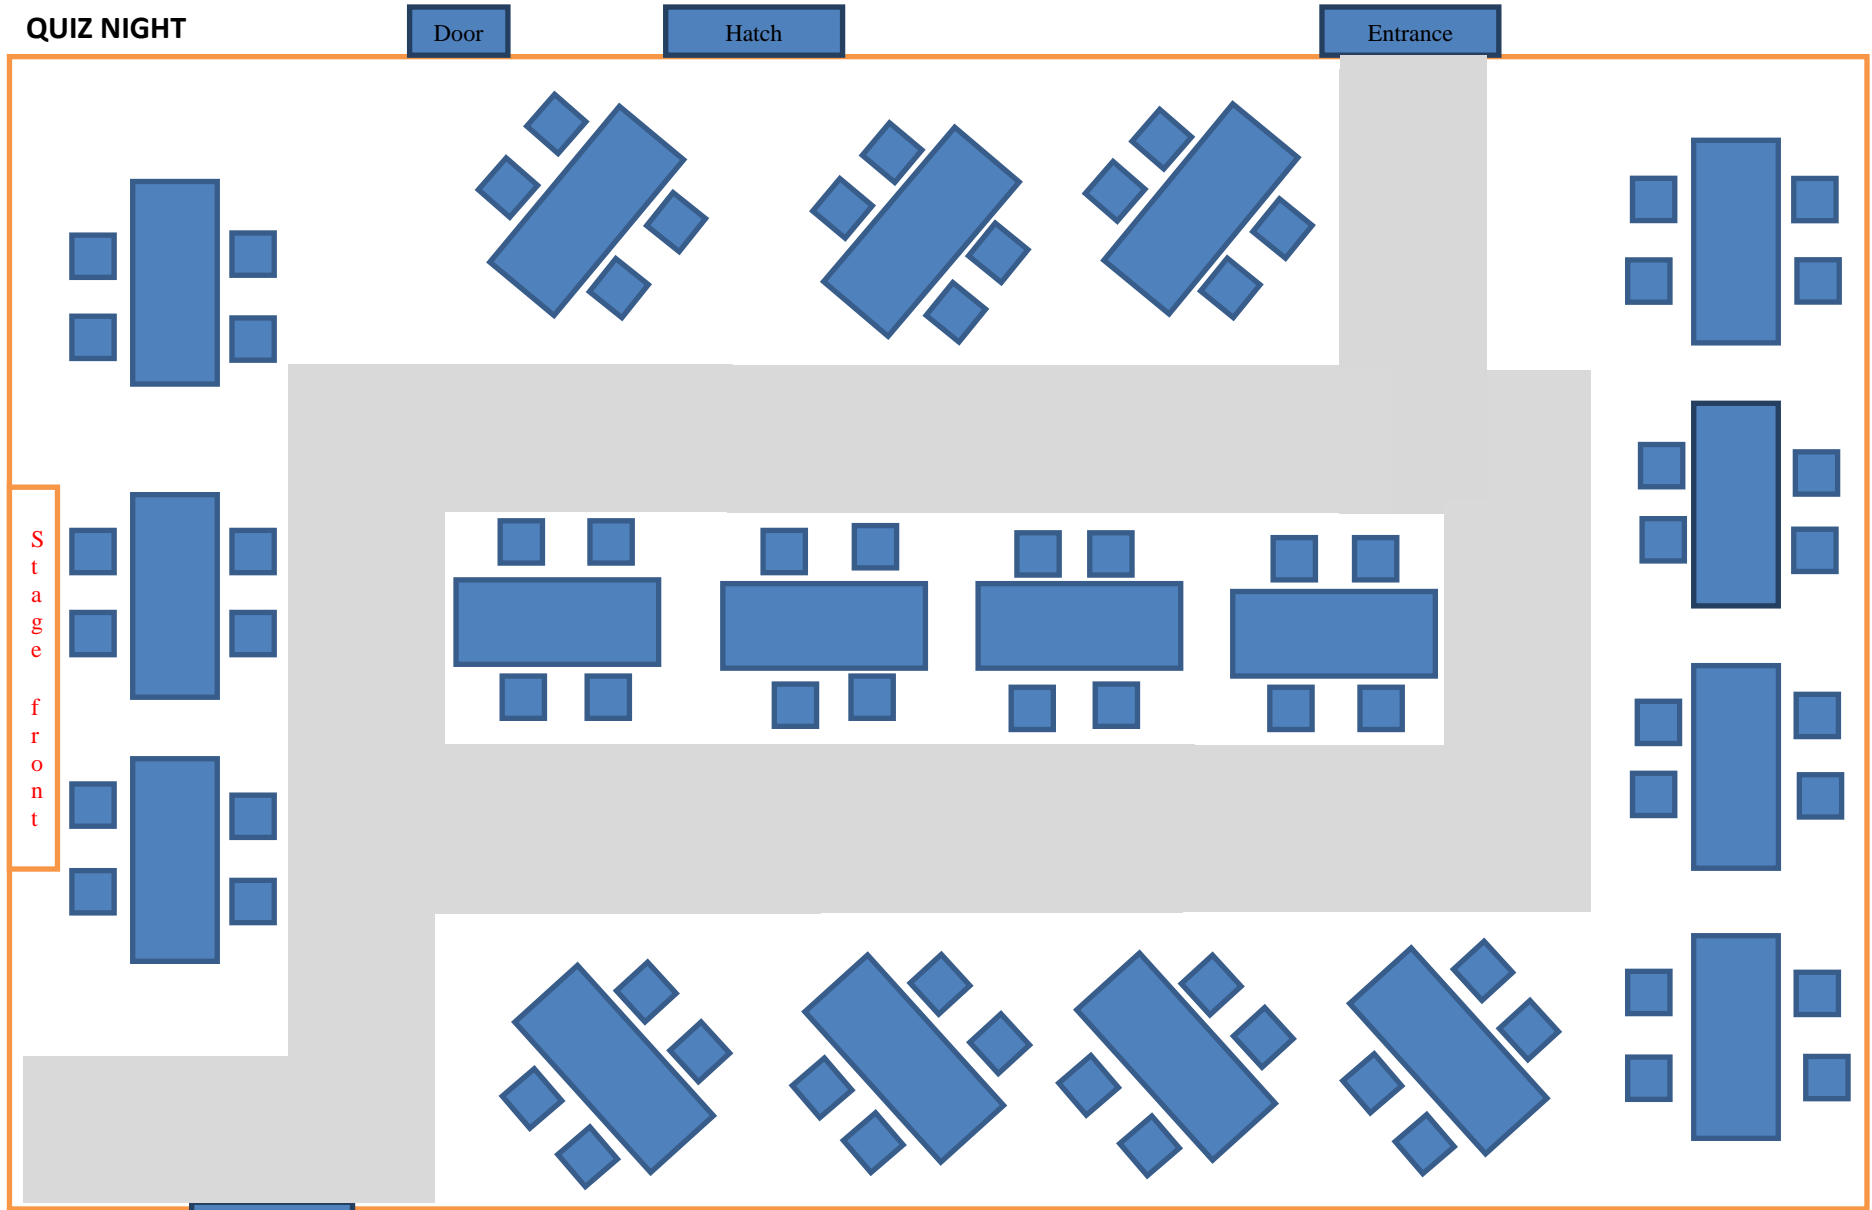

QUIZ NIGHT

Seating layout 72 - grey highlight showing safe escape routes