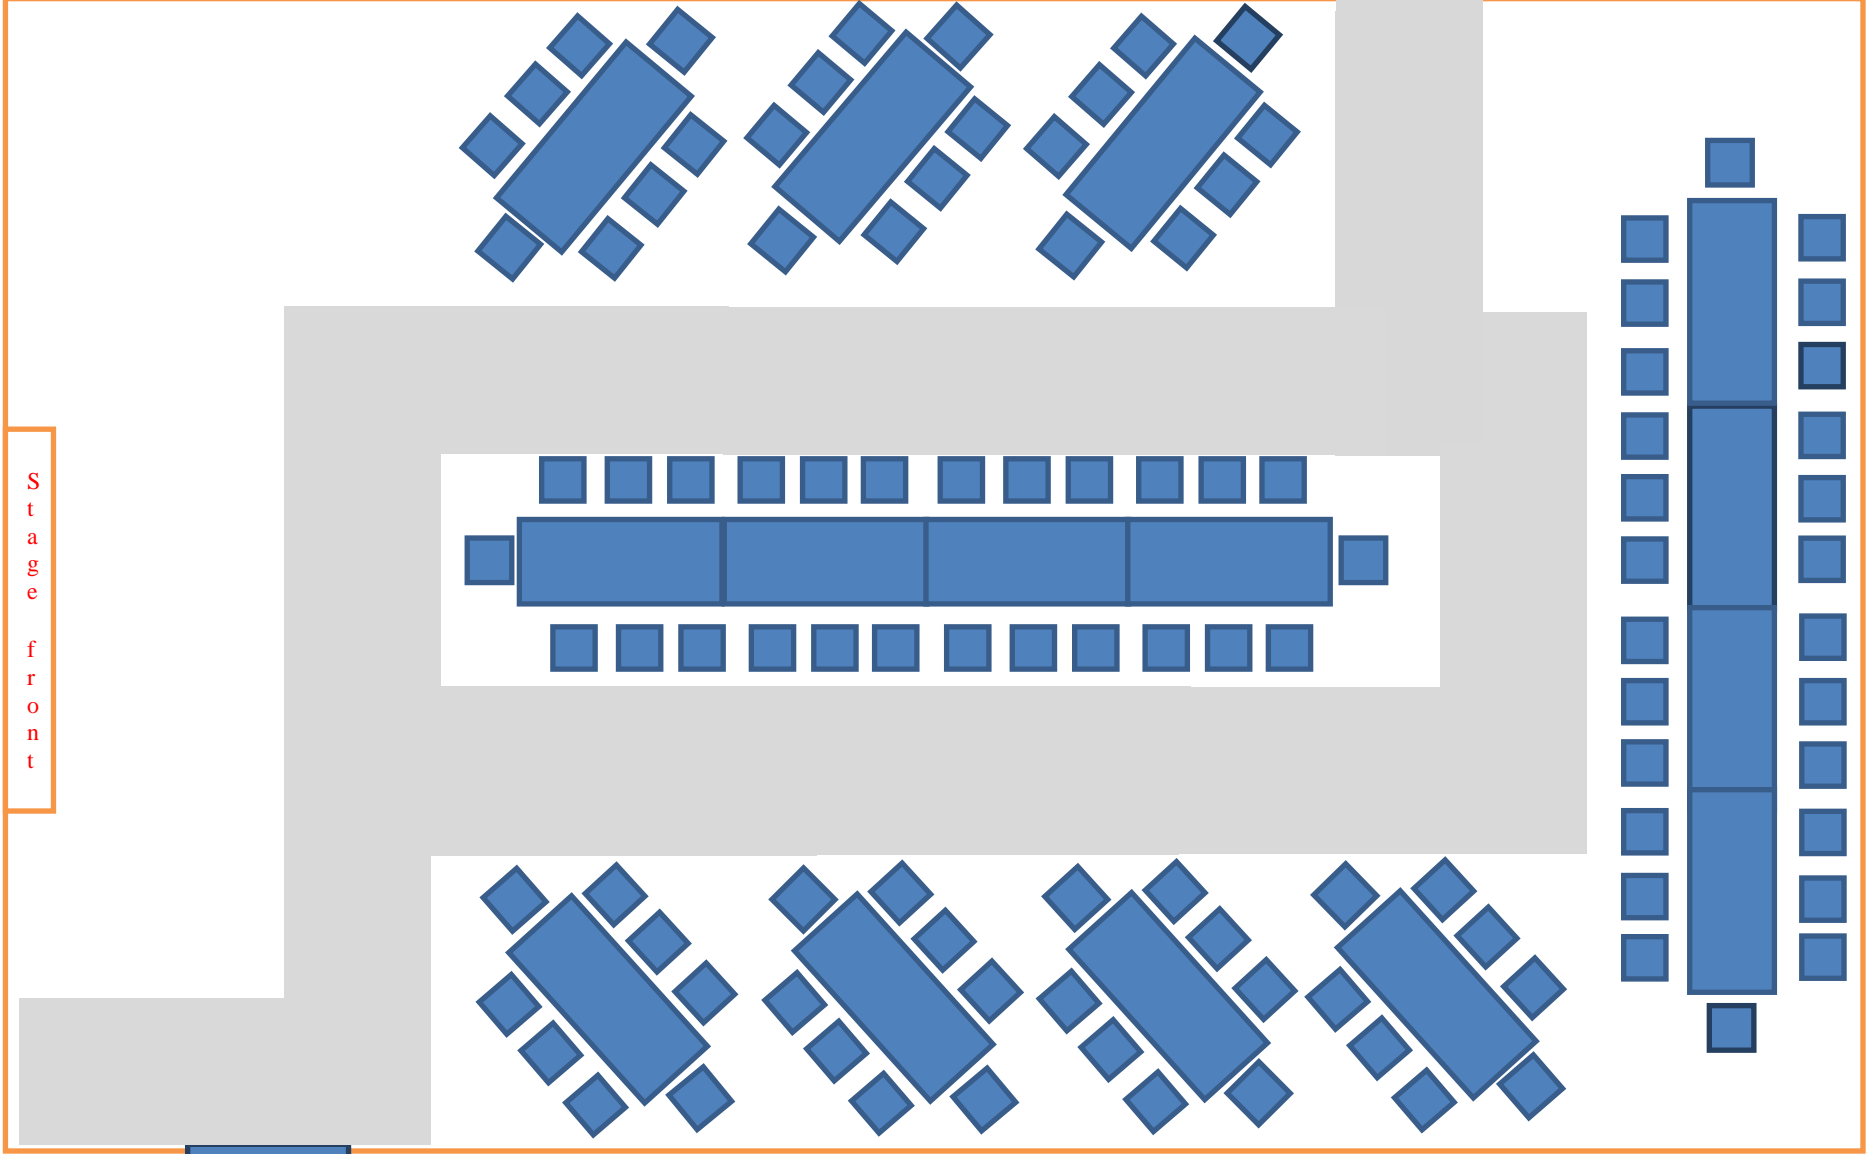

DINNER (No stage tables)

Door

Hatch

Entrance

Stage front

Fire Escape

Seating layout maximum 128 - grey highlight showing safe escape routes