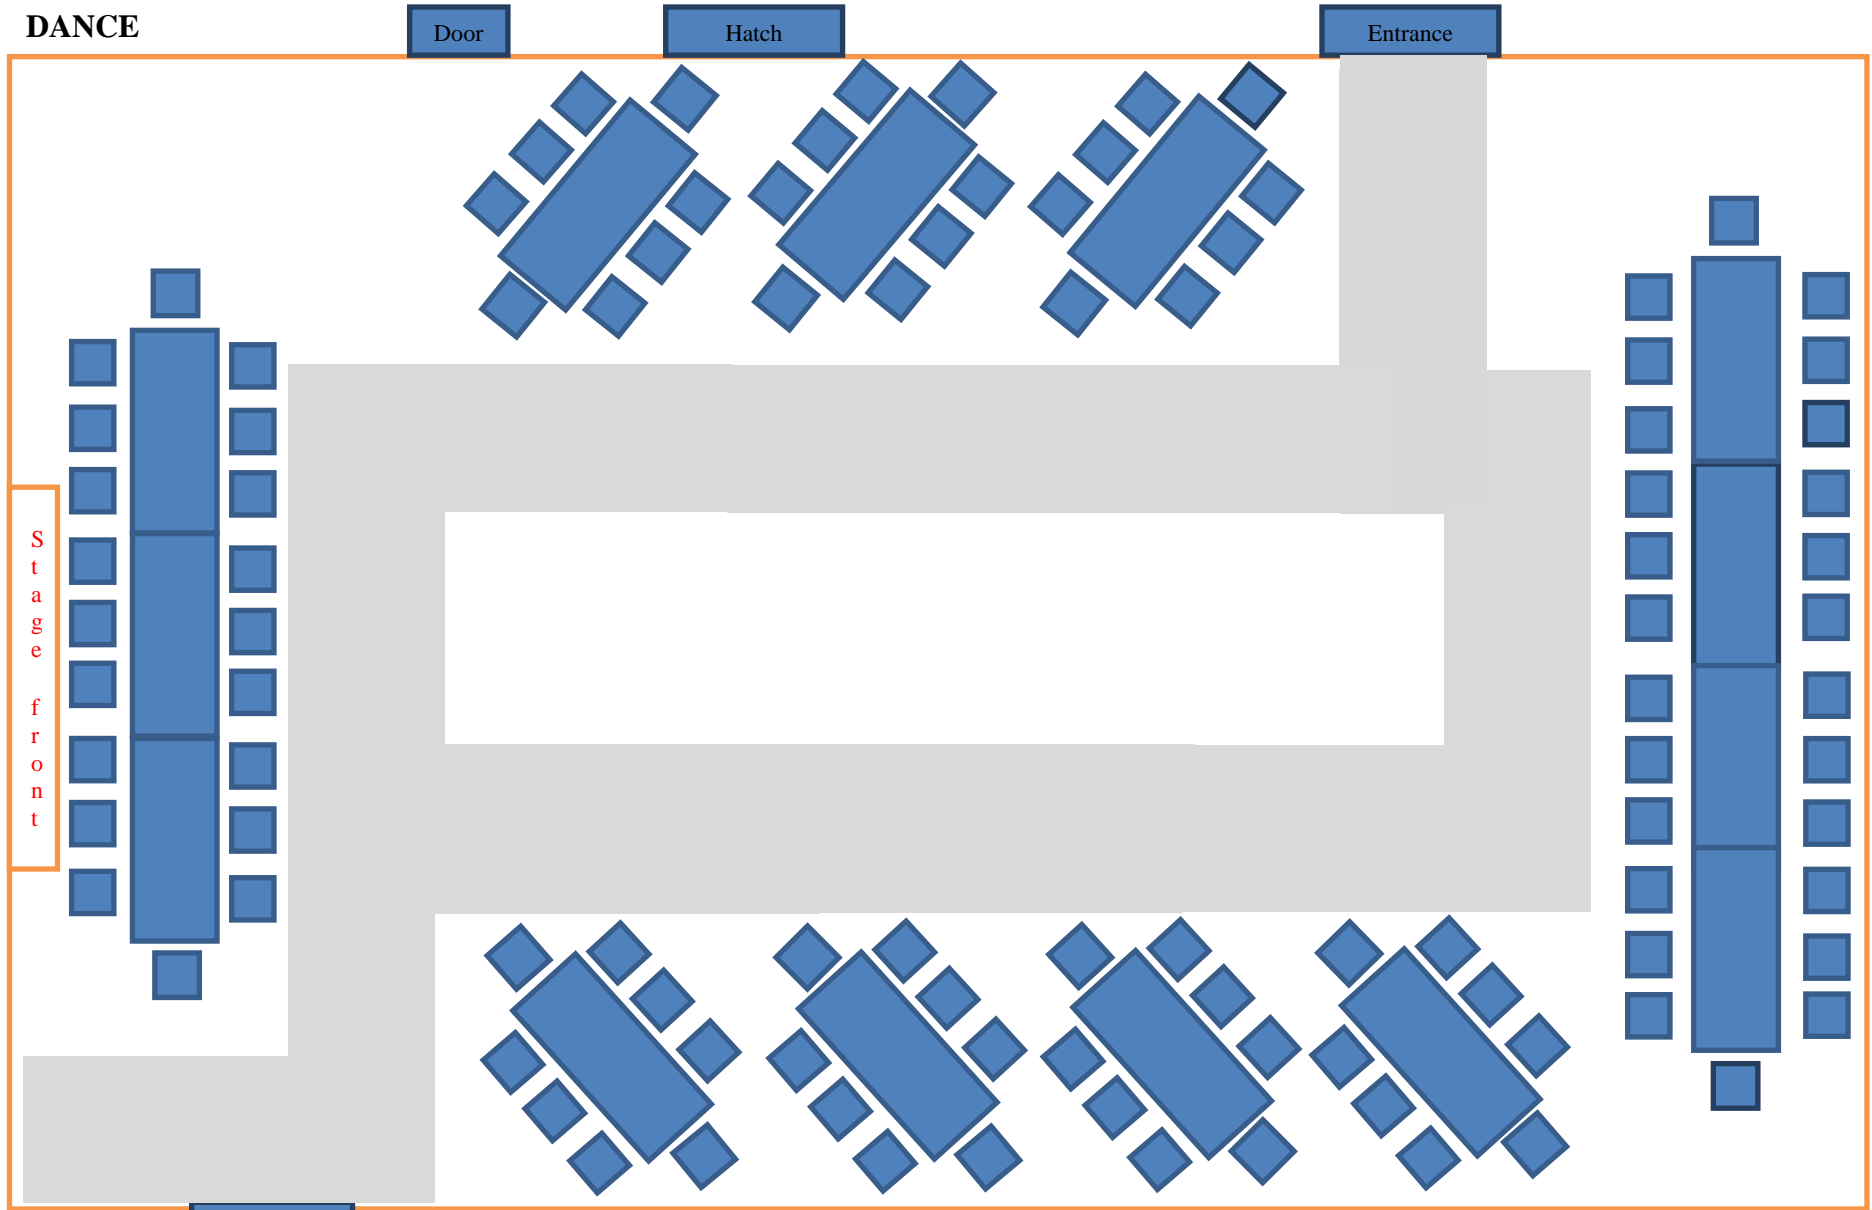

DANCE

S  
t  
a  
g  
e  
  
f  
r  
o  
n  
t

Fire Escape

Grey highlight showing safe escape routes. Capacity: 102